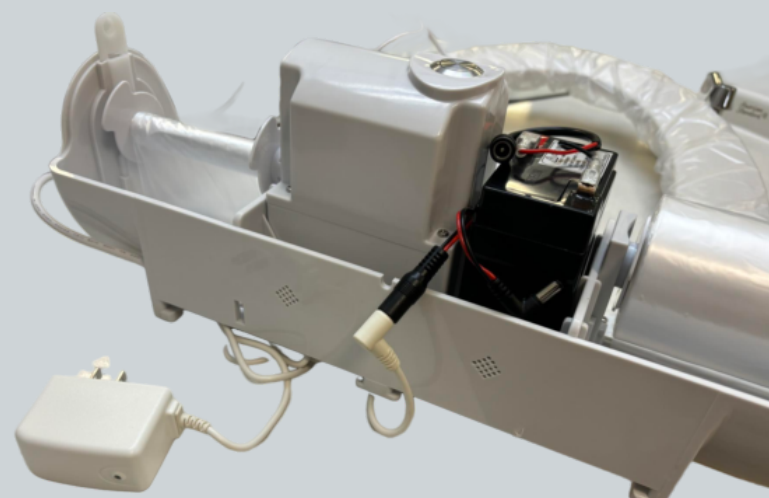

If there is a socket beside the toilet bowl, just use the charger to directly charge the seat.