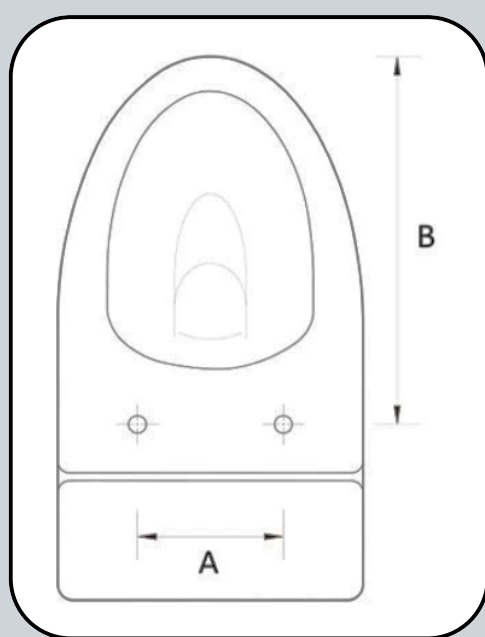

# CONSTRUCTION & CONFIGURATION

**YEC MAKINA toilet seat is automatically controlled by a microcomputer inside.**

## OPERATING MODE

**When the bottom is pressed or a hand is placed in front of the sensor, the sanitary film precisely turns one round in every instant. To ensure it is only used once, the used film is destroyed by the cutter.**

**Activated by Stainless Steel Button**

**Activated by Sensor (Touch Free, 6-12cm)**

## APPLICATION SCOPE AND CHARGING MODE

**Horizontal distance: 130-200mm (Distance between two installation holes)**

**Vertical distance: 450-490mm (From center between two installation holes to the top front of toilet bowl)**